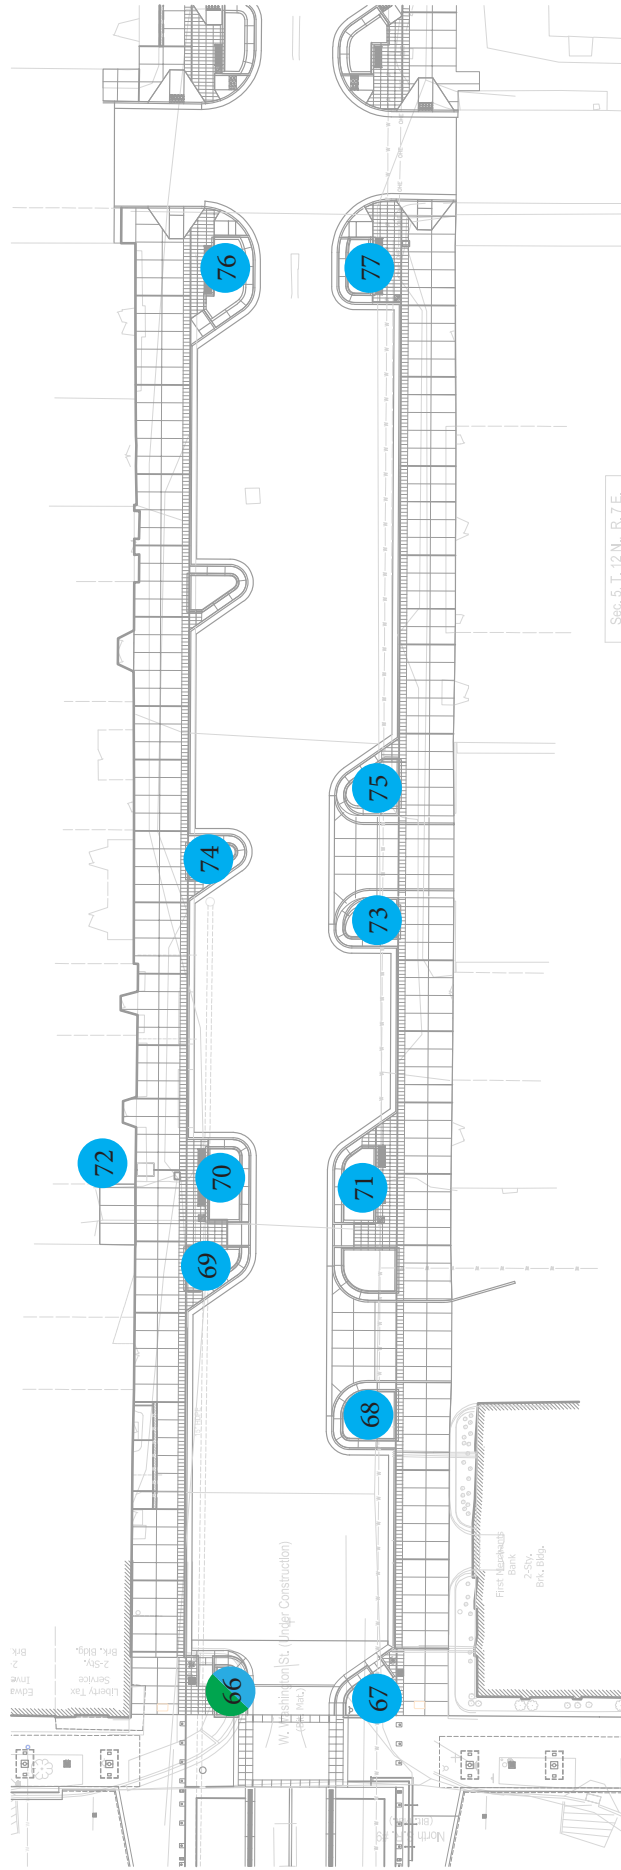

Electrical Plan

Exhibit C

Electrical Boxes Plan- Public Square

Electrical Boxes Plan- East Washington Street

- 20 amps
- 30 amps
- 50 amps

Electrical Boxes Plan - West Washington Street

- 20 amps
- 30 amps
- 50 amps