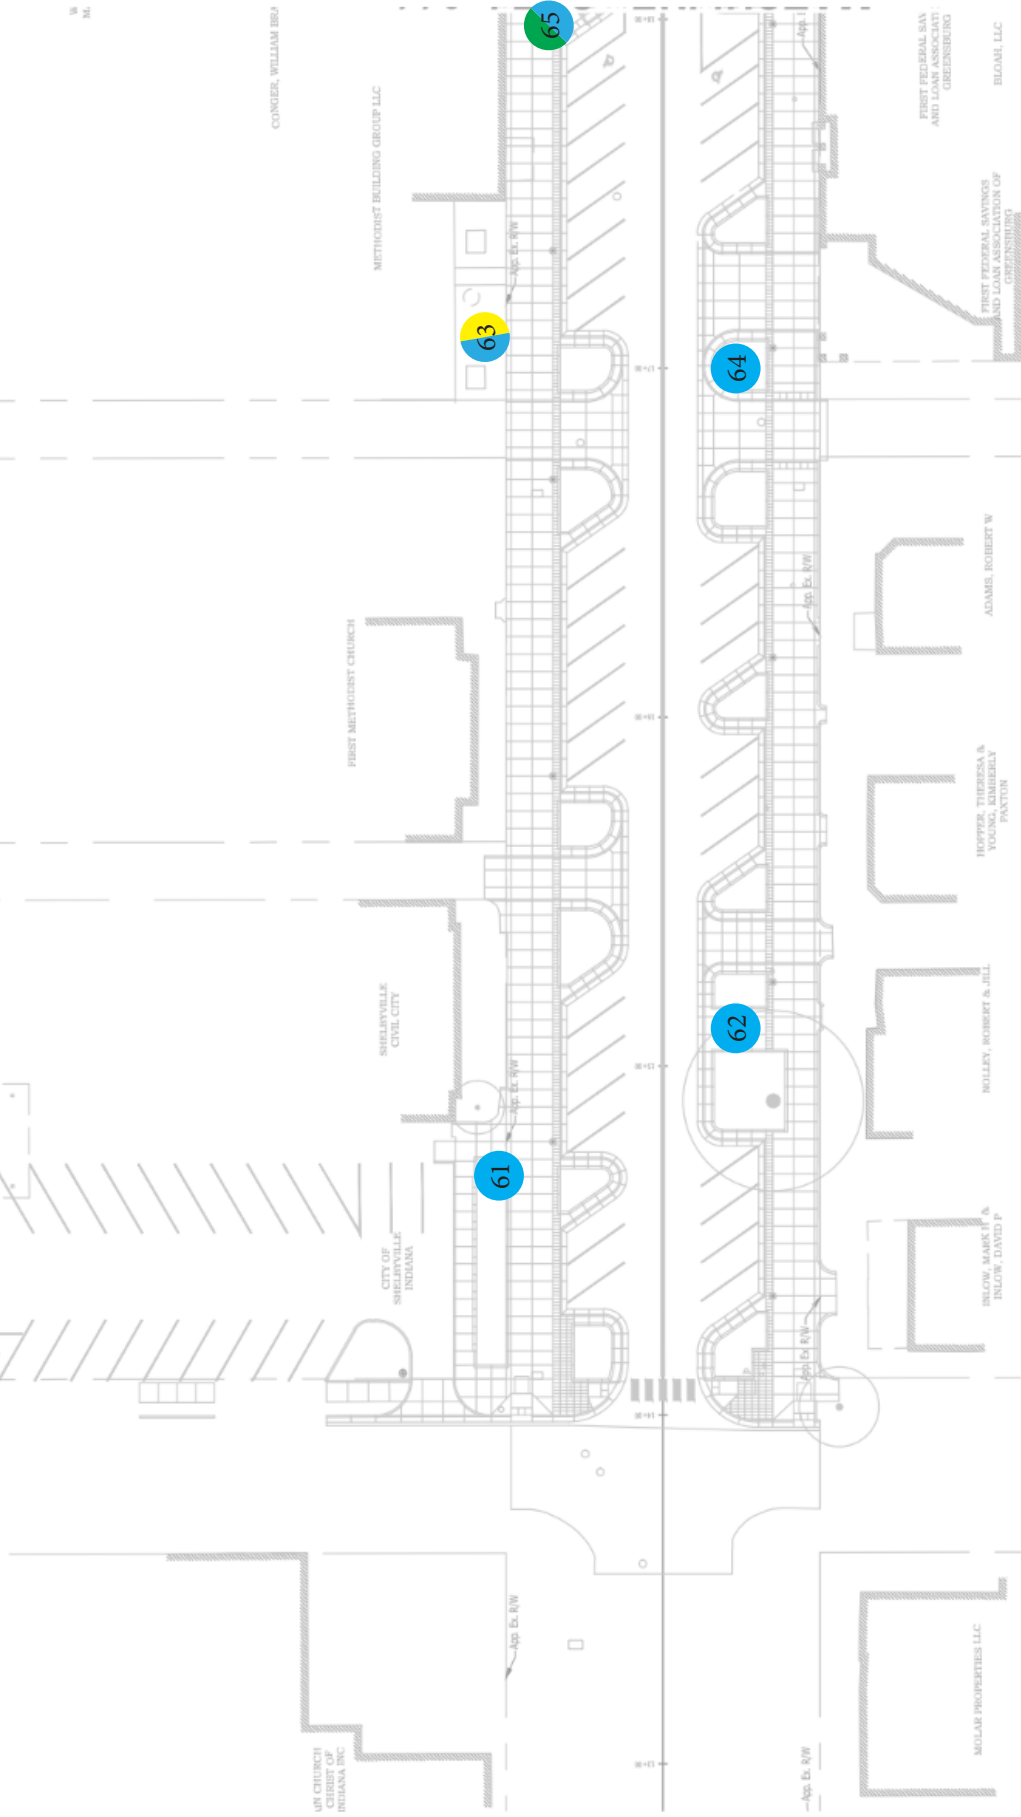

Electrical Plan

Exhibit C

Electrical Boxes Plan- Public Square

Electrical Boxes Plan- East Washington Street

- 20 amps
- 30 amps
- 50 amps

Electrical Boxes Plan - West Washington Street

- 20 amps
- 30 amps
- 50 amps