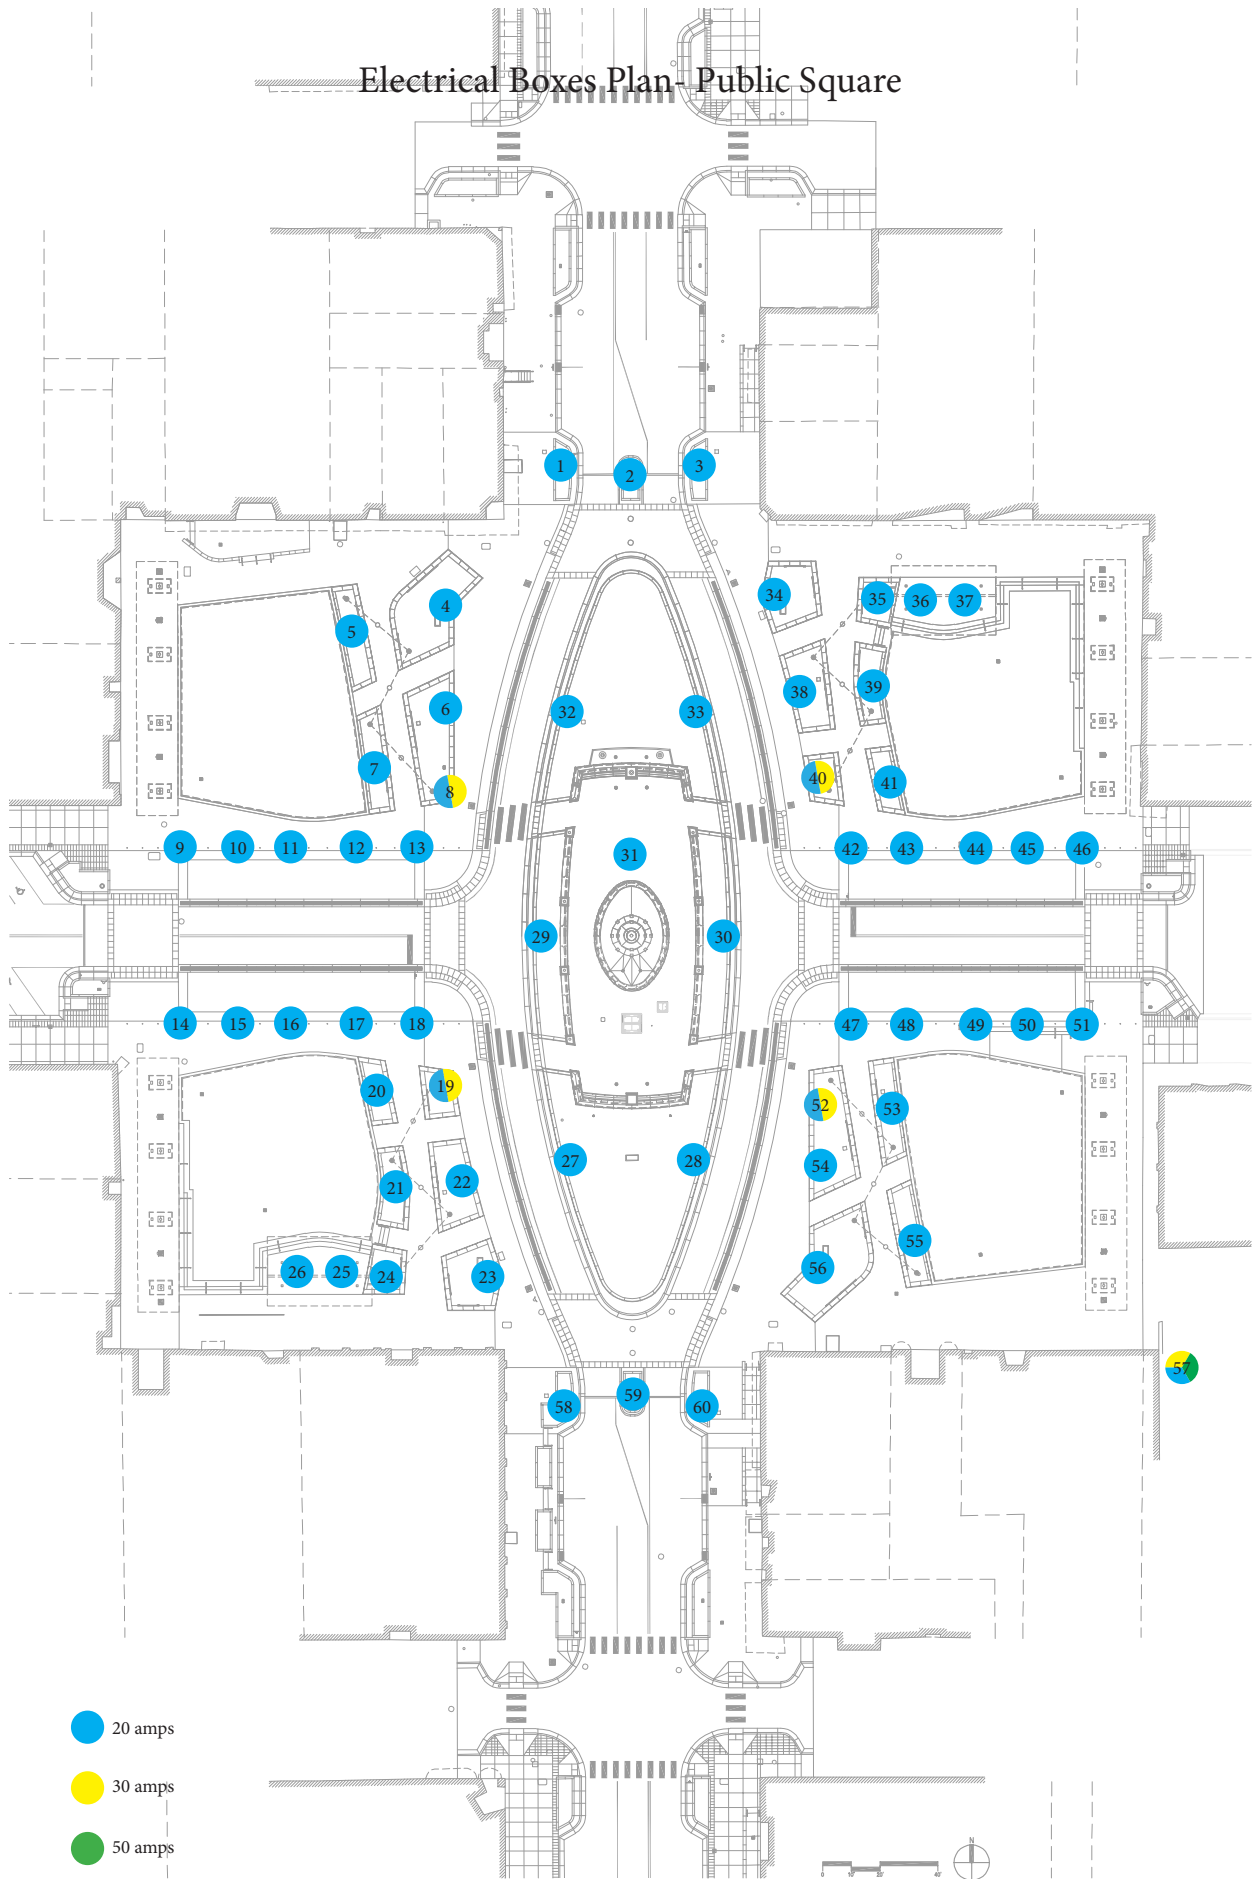

Electrical Plan

Exhibit C

Electrical Boxes Plan- Public Square

Electrical Boxes Plan- East Washington Street

- 20 amps
- 30 amps
- 50 amps

Electrical Boxes Plan - West Washington Street

- 20 amps
- 30 amps
- 50 amps