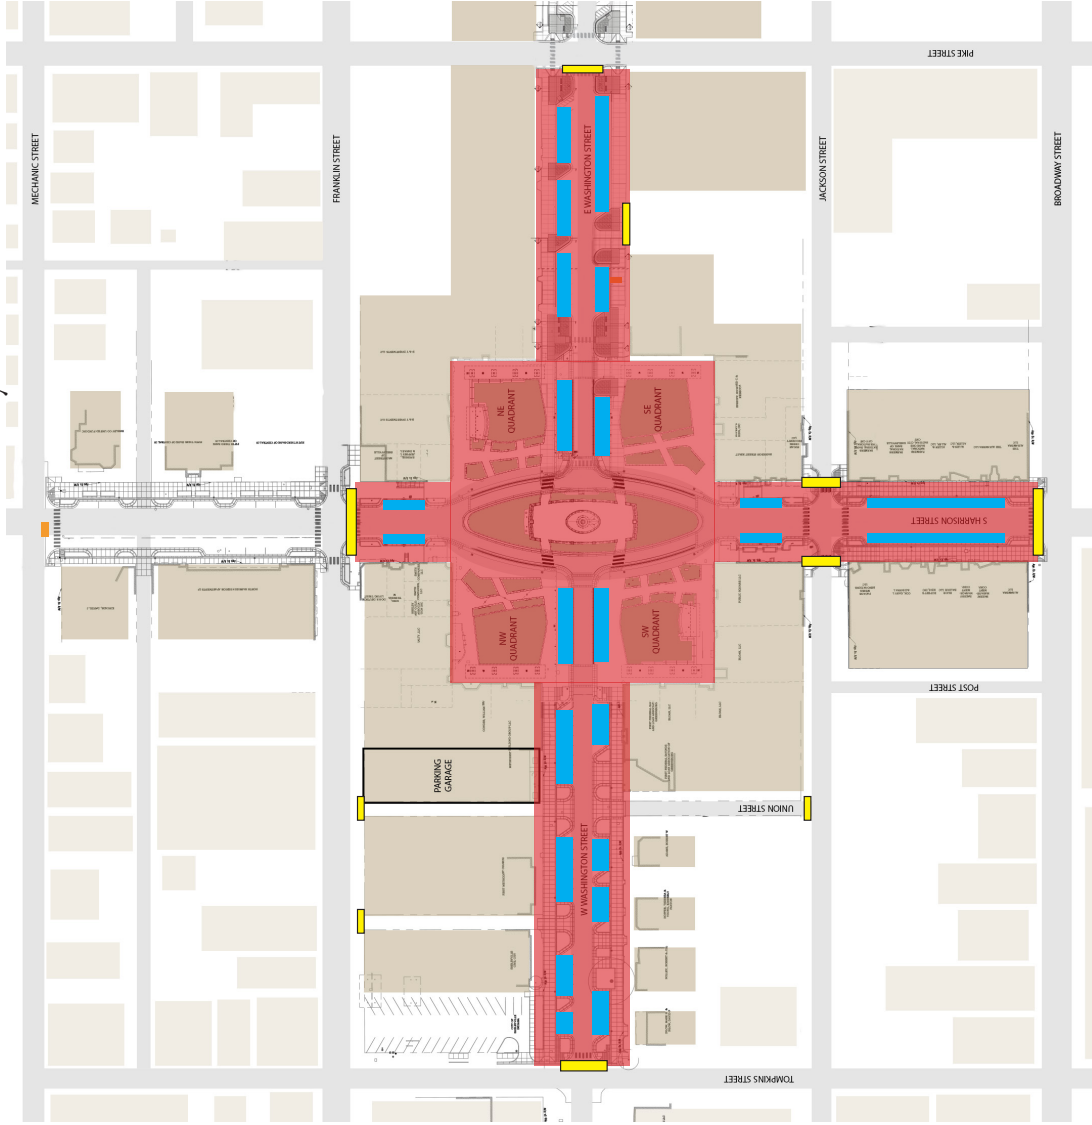

# Public Square from Franklin to Broadway

Yellow box: Road Closed Signs  
Red box: Usable area for event

Blue box: No parking  
Orange box: Road Closed Ahead Signs

## Public Square with E Washington from Franklin to Broadway

Yellow box Road Closed Signs

Red box Usable area for event

Blue box No parking

Orange box Road Closed Ahead Signs

#11

# Public Square with W Washington from Franklin to Broadway

Yellow box Road Closed Signs

Red box Usable area for event

Blue box No parking

Orange box Road Closed Ahead Signs

## Public Square with Washington Street from Franklin to Broadway

Road Closed Signs  
 Usable area for event

No parking  
 Road Closed Ahead Signs