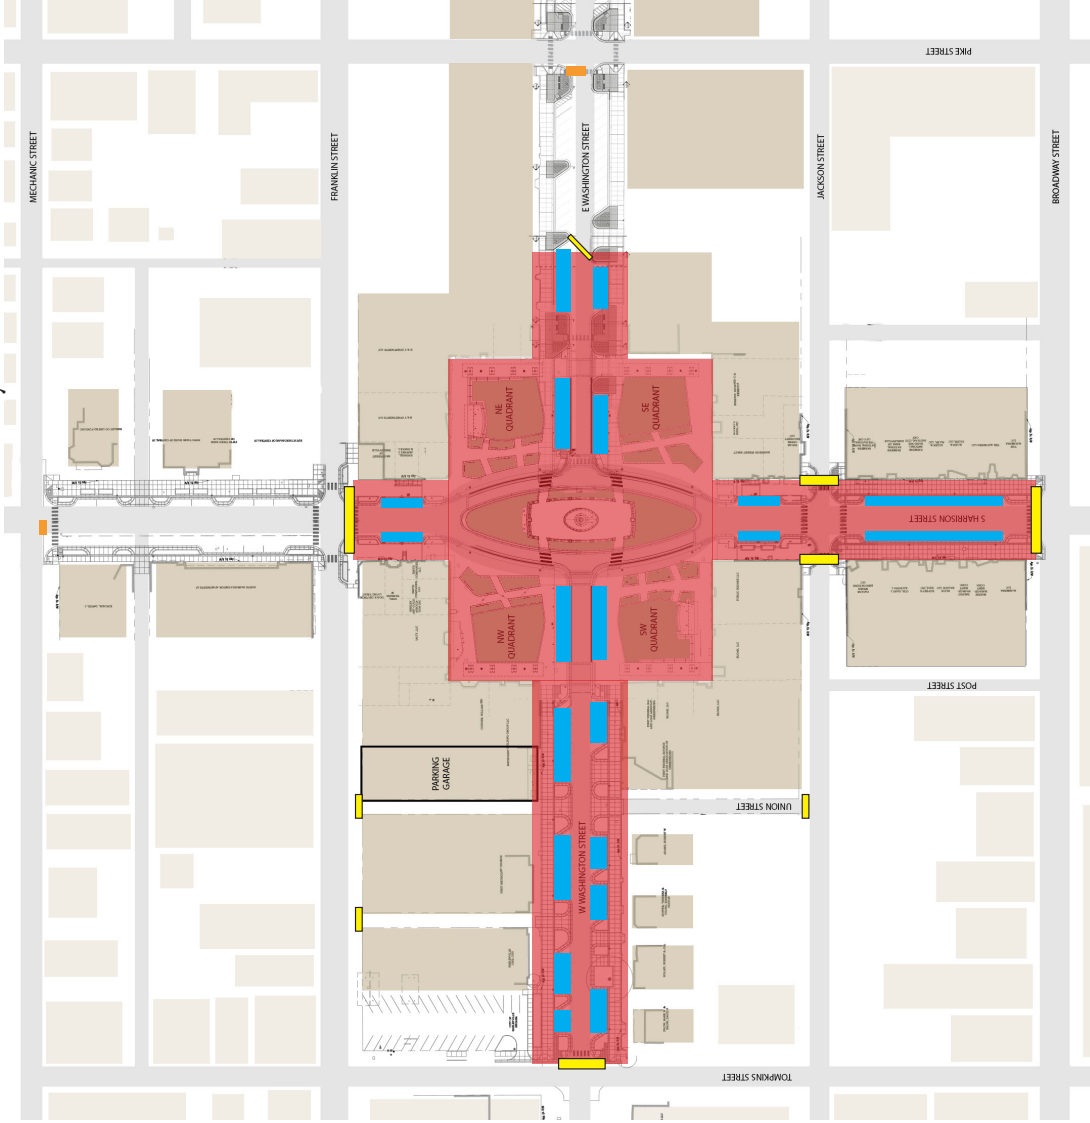

# Public Square from Franklin to Broadway

Yellow box: Road Closed Signs  
Red box: Usable area for event

Blue box: No parking  
Orange box: Road Closed Ahead Signs

## Public Square with E Washington from Franklin to Broadway

Yellow box Road Closed Signs

Red box Usable area for event

Blue box No parking

Orange box Road Closed Ahead Signs

#11

# Public Square with W Washington from Franklin to Broadway

Yellow box Road Closed Signs

Red box Usable area for event

Blue box No parking

Orange box Road Closed Ahead Signs

## Public Square with Washington Street from Franklin to Broadway

Road Closed Signs  
 Usable area for event

No parking  
 Road Closed Ahead Signs