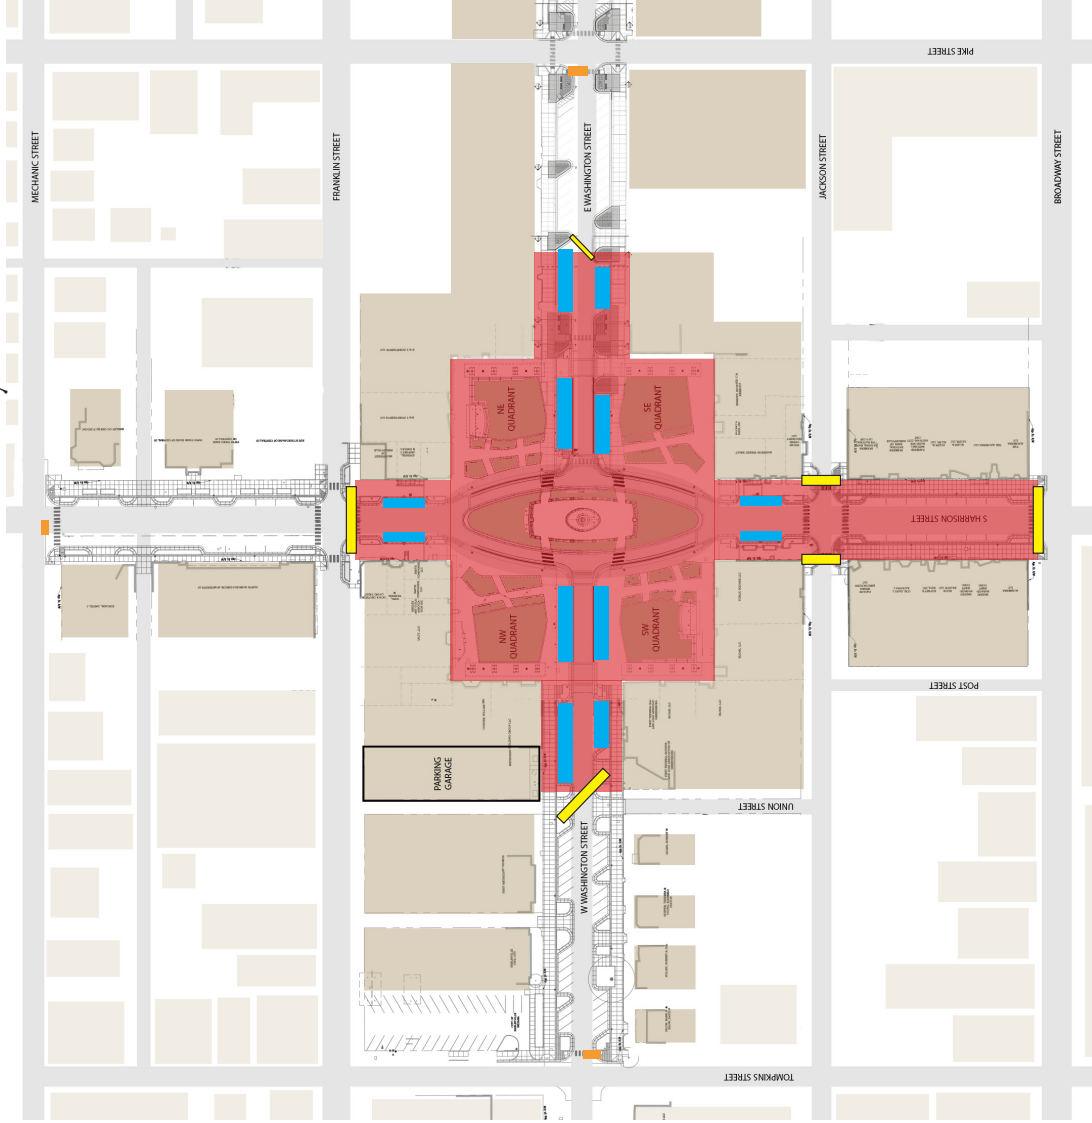

## Public Square with Washington Street from Franklin to Jackson

Yellow box Road Closed Signs

Red box Usable area for event

Blue box No parking

Orange box Road Closed Ahead Signs

#7

# Public Square with E Washington from Franklin to Jackson

Yellow square: Road Closed Signs  
Red square: Usable area for event

Blue square: No parking  
Orange square: Road Closed Ahead Signs

#9

# Public Square from Franklin to Broadway

Yellow box: Road Closed Signs  
Red box: Usable area for event

Blue box: No parking  
Orange box: Road Closed Ahead Signs

## Public Square with E Washington from Franklin to Broadway

Yellow box Road Closed Signs

Red box Usable area for event

Blue box No parking

Orange box Road Closed Ahead Signs

#11