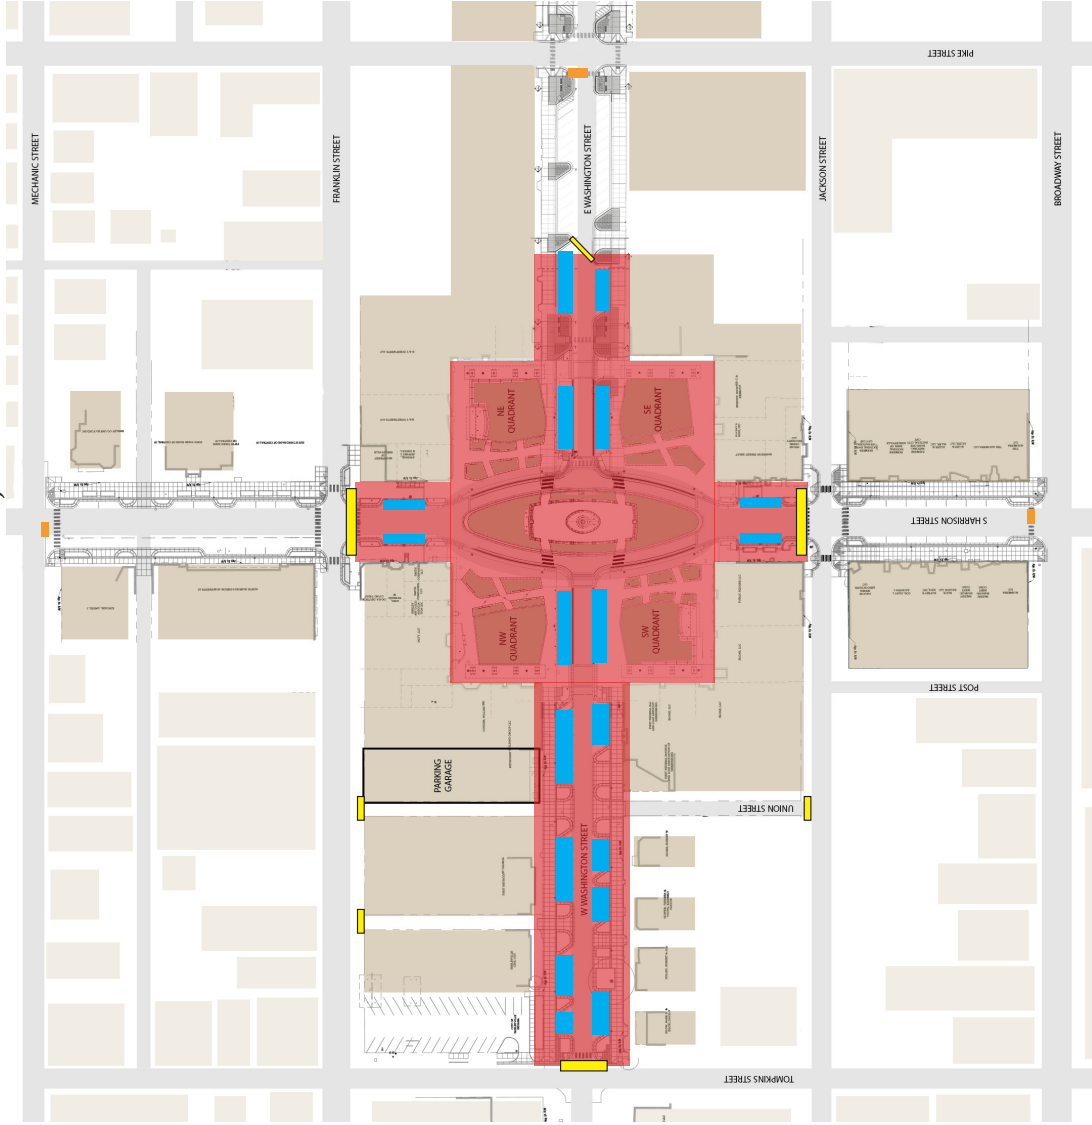

## Public Square with Washington Street from Franklin to Jackson

Yellow box Road Closed Signs

Red box Usable area for event

Blue box No parking

Orange box Road Closed Ahead Signs

#7

# Public Square with W Washington from Franklin to Jackson

Yellow Road Closed Signs

Red Usable area for event

Blue No parking

Orange Road Closed Ahead Signs

#8

# Public Square with E Washington from Franklin to Jackson

Yellow square: Road Closed Signs  
Red square: Usable area for event

Blue square: No parking  
Orange square: Road Closed Ahead Signs

#9

# Public Square from Franklin to Broadway

Yellow box: Road Closed Signs  
Red box: Usable area for event

Blue box: No parking  
Orange box: Road Closed Ahead Signs