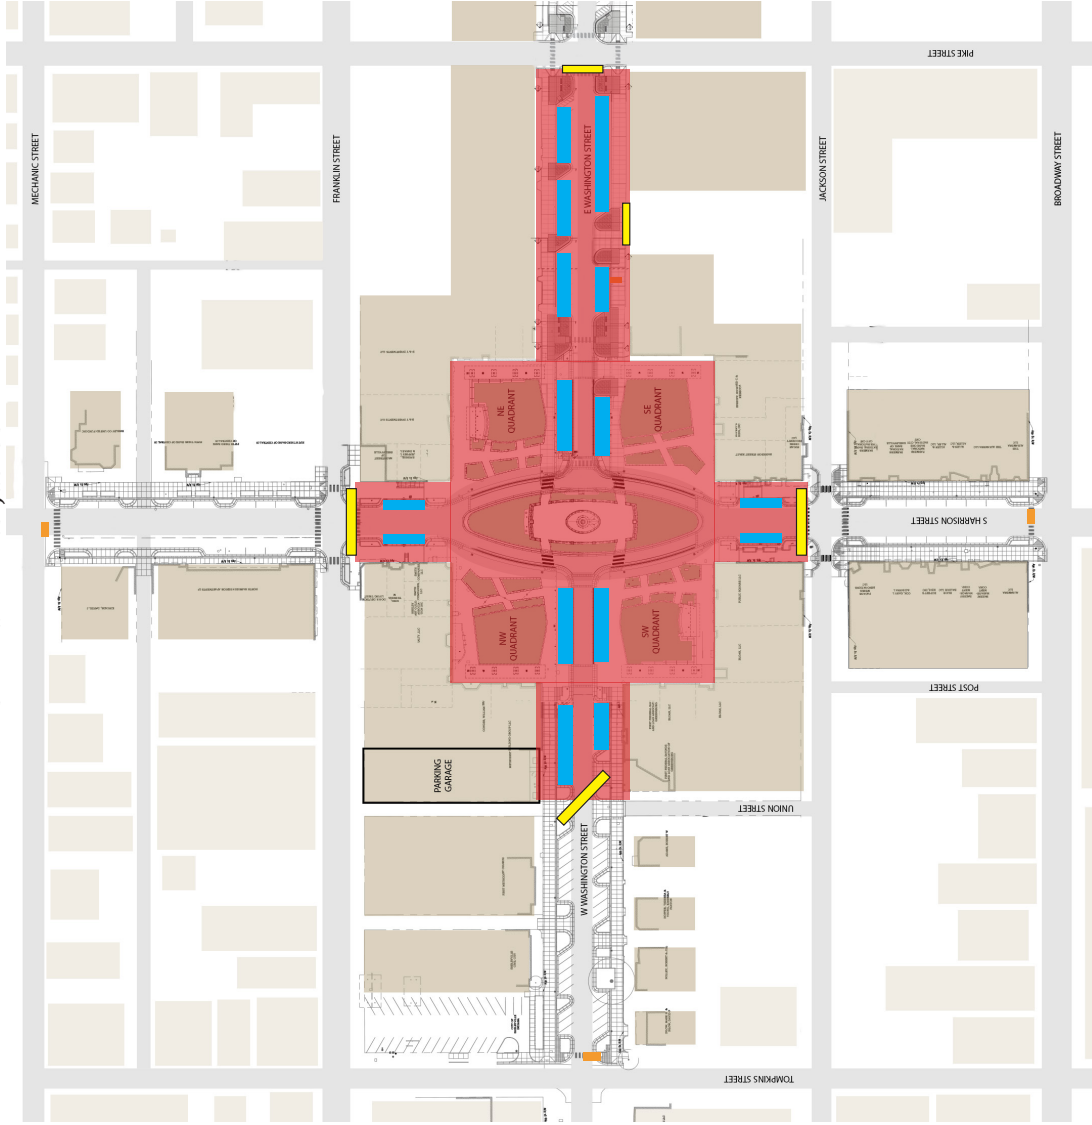

## Public Square with Washington Street from Franklin to Jackson

Yellow box Road Closed Signs

Red box Usable area for event

Blue box No parking

Orange box Road Closed Ahead Signs

#7

# Public Square with W Washington from Franklin to Jackson

Yellow Road Closed Signs

Red Usable area for event

Blue No parking

Orange Road Closed Ahead Signs

#8

# Public Square with E Washington from Franklin to Jackson

Yellow square: Road Closed Signs  
Red square: Usable area for event

Blue square: No parking  
Orange square: Road Closed Ahead Signs

#9

# Public Square from Franklin to Broadway

Yellow box: Road Closed Signs  
Red box: Usable area for event

Blue box: No parking  
Orange box: Road Closed Ahead Signs